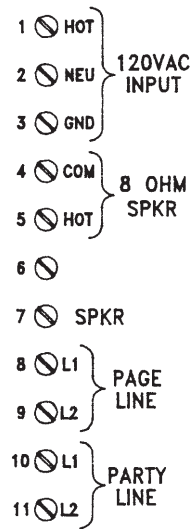

ES101B191 Customer Connections

Remote Power Supply and 20W Speaker Amplifier Station

CUSTOMER CONNECTIONS